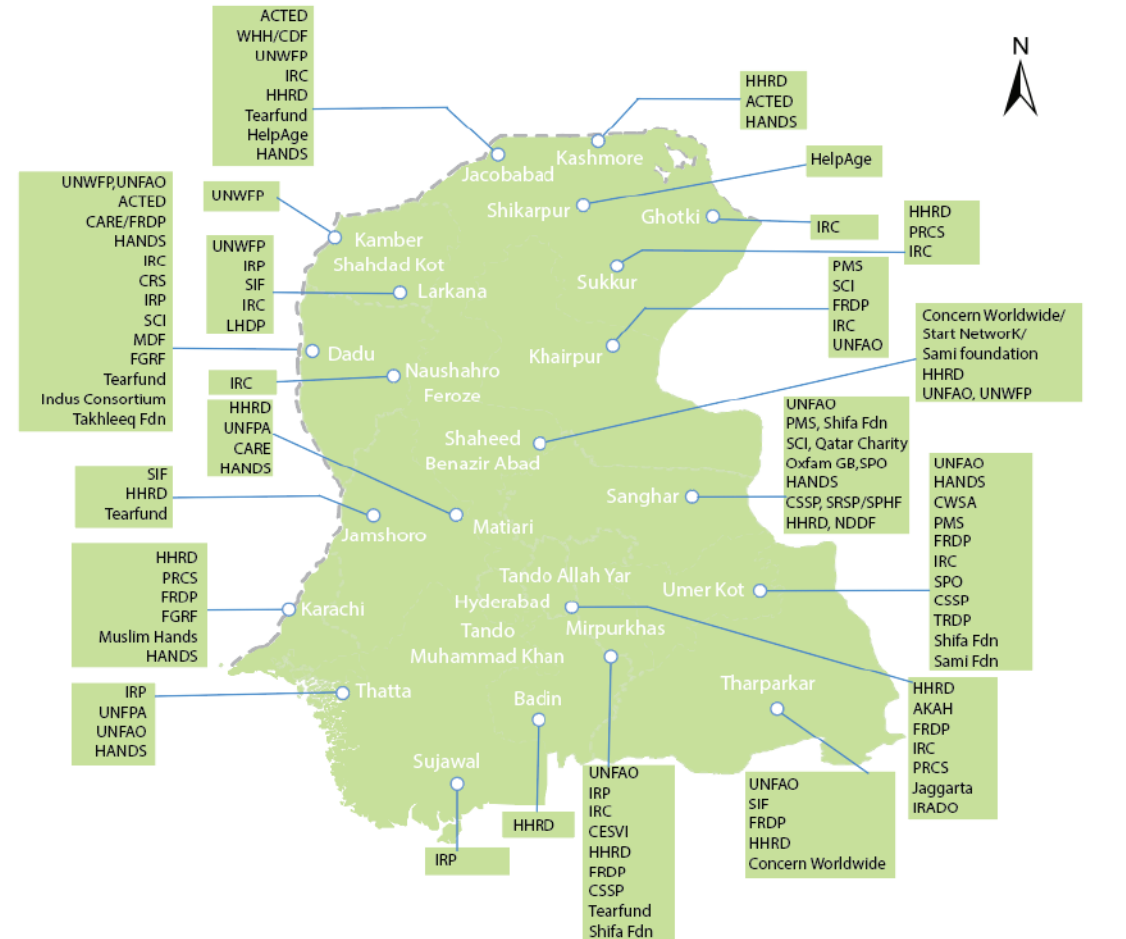

Progress on Heatwave Response

(Period Covered 1500 hrs 21-05-2024 - 1500 hrs 29-05-2024)

--Pakistan Meteorological Department has informed that the Severe Heatwave conditions persist across most parts of the province with daytime maximum temperature being 06-08oC above normal in Dadu, Kambar Shahdadkot, Larkano, Jacobabad, Shikarpur, Kashmore, Ghotki, Sukkur, Khairpur, Naushahro Feroze, Shaheed Benazir-abad districts, 05-07oC above normal in Sanghar, Hyderabad, Matiari, Tando Allahyar ,Tando Muhammad Khan, Mirpurkhas, Umerkot, Tharparker, Badin districts. The same condition to persist till 1st June. Heatwave conditions likely to grip Karachi division, Thatta, Badin and Sujawal districts today till 1st June with day time maximum temperatures rising to 41-43oC in Karachi and 43-45oC in Thatta, Badin and Sujawal districts during the period.

--Establishment of additional heat stabilization camps is ongoing in various districts.

--39 Humanitarian Partners continued their support in Heatwave Response Plan by establishing 292 heat stabilization camps in various districts.

--39 Humanitarian Partners conducted awareness sessions on heatwave impacts, distributed Information, Education & Communication (IECC) material, displayed Banners and awareness raising through print, electronic, social and local media-content approved by PDMA.

DIVISION	KARACHI	HYDERABAD	SUKKUR	SHAHEED BENAZIR ABAD	LARKANA	MIRPUR KHAS	TOTAL
Camps by Govt.	45	392	228	283	260	206	1,414
Camps by Humanitarian Partners	145	60	39	17	10	21	292
Total	190	452	267	300	270	227	1,706