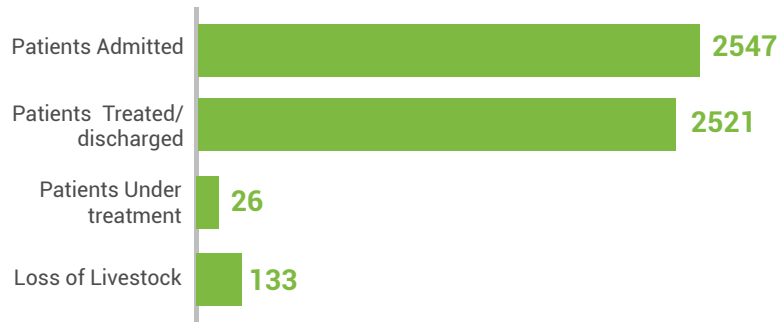

--PDMA and DDMA are closely monitoring the situation/ Heatwave Response Plan.

--Provincial Emergency Operation Centre PDMA Sindh is closely coordinating with all DDMA/District EOCs and all Humanitarian Partners.

--Establishment of additional heat stabilization camps is ongoing in various districts.

--39 Humanitarian Partners continued their support in Heatwave Response Plan by establishing 292 heat stabilization camps in various districts.

--39 Humanitarian Partners conducted awareness sessions on heatwave impacts, distributed Information, Education & Communication (IECC) material, displayed Banners and awareness raising through print, electronic, social and local media-content approved by PDMA.

--Deputy Commissioners / Chairmen DDMA with dedicated team are regularly visiting heat stabilization camps in their respective districts.

--39 Humanitarian Partners providing support in safe transportation/ shifting of referred patients from Camps to Heat Stroke Centers / hospitals.

Patients Admitted	Patients Treated/discharged	Patients Under treatment	Loss of Livestock
2547	2521	26	133