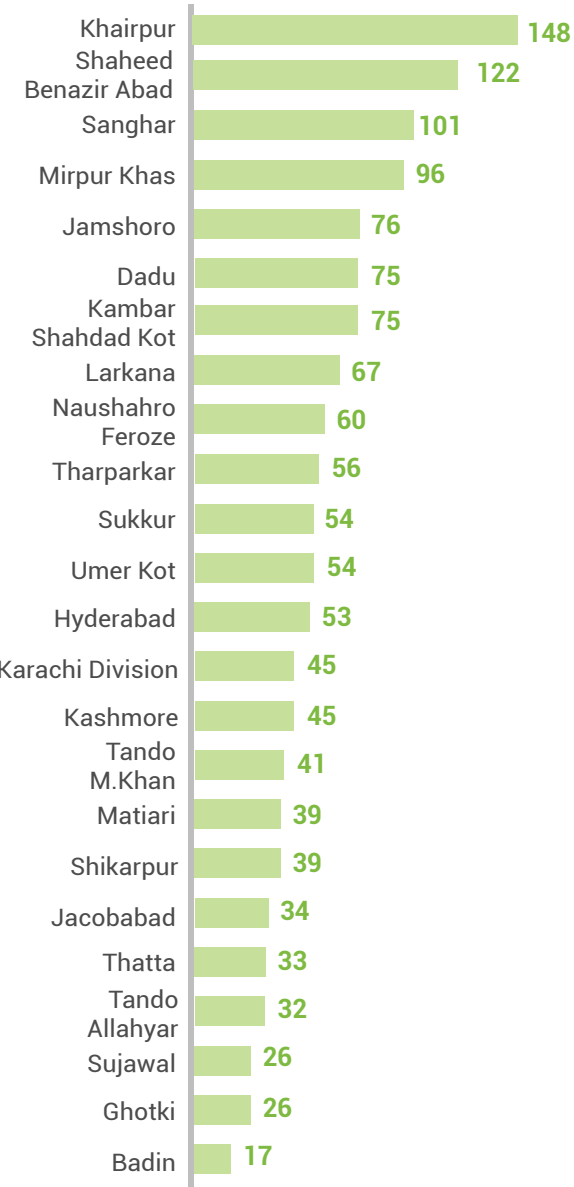

District wise Camps established By Government of Sindh

Heat Stroke Report (Period Covered 1500 hrs 21-05-2024 - 1500 hrs 29-05-2024)

2547 Number of Patients Admitted   **2521** Number of Patients Treated/discharged   **26** Number of Patients Under treatment   **0** Casualty   **133** Loss of Livestock

Sr #	Division	District	Number of Patients Admitted				Number of Patients Treated/discharged				Number of Patients Under treatment				Casualty (if any)				Loss of Livestock			
			Male	Female	Children	Total	Male	Female	Children	Total	Male	Female	Children	Total	Male	Female	Children	Total	Goat/ Sheep	Buffalo/ Cow	Camel	Other Animals
1	Karachi	Korangi	0	1	0	1	0	1	0	1	0	0	0	0	0	0	0	0	0	0	0	0
2		Malir	23	41	11	75	23	41	11	75	0	0	0	0	0	0	0	0	0	0	0	0
3		South	48	10	0	58	48	10	0	58	0	0	0	0	0	0	0	0	0	0	0	0
4		West	17	0	1	18	17	0	1	18	0	0	0	0	0	0	0	0	0	0	0	0
5	Hyderabad	Badin	18	14	13	45	14	11	11	36	4	3	2	9	0	0	0	0	0	0	0	0
6		Hyderabad	35	12	0	47	35	12	0	47	0	0	0	0	0	0	0	0	8	3	0	0
7		Jamshoro	80	42	8	130	72	40	7	119	8	2	1	11	0	0	0	0	1	3	0	0
8		Matiari	3	0	0	3	3	0	0	3	0	0	0	0	0	0	0	0	0	0	0	0
9		Sujawal	67	35	9	111	67	35	9	111	0	0	0	0	0	0	0	0	0	0	0	0
10		Tando Allahyar	11	6	4	21	11	6	4	21	0	0	0	0	0	0	0	0	0	0	0	0
11	Sukkur	Ghotki	3	0	0	3	3	0	0	3	0	0	0	0	0	0	0	0	0	0	0	0
12		Khairpur	78	38	11	127	75	36	10	121	3	2	1	6	0	0	0	0	0	0	0	0
13		Sukkur	0	0	0	0	0	0	0	0	0	0	0	0	0	0	0	1	2	0	0	
14	Shaheed Benazirabad	Sanghar	6	3	0	9	6	3	0	9	0	0	0	0	0	0	0	0	0	0	0	0
15		Shaheed Benazirabad	245	117	31	393	245	117	31	393	0	0	0	0	0	0	0	0	0	0	0	0
16		Naushahro Feroze	24	11	0	35	24	11	0	35	0	0	0	0	0	0	0	0	0	0	0	0
17	Larkana	Jacobabad	112	94	57	263	112	94	57	263	0	0	0	0	0	0	0	0	0	0	0	0
18		Kamber Shahdadkot	122	153	21	296	122	153	21	296	0	0	0	0	0	0	0	0	0	23	10	24
19		Kashmore	25	29	23	77	25	29	23	77	0	0	0	0	0	0	0	0	0	26	0	18
20		Larkana	82	67	18	167	82	67	18	167	0	0	0	0	0	0	0	0	0	0	0	0
21		Shikarpur	48	45	13	106	48	45	13	106	0	0	0	0	0	0	0	0	0	0	0	0
22	Mirpurkhas	Tharparkar	46	29	6	81	46	29	6	81	0	0	0	0	0	0	0	9	3	0	2	
23		Umerkot	368	75	38	481	368	75	38	481	0	0	0	0	0	0	0	0	0	0	0	0
		Total	1461	822	264	2547	1446	815	260	2521	15	7	4	26	0	0	0	0	19	60	10	44